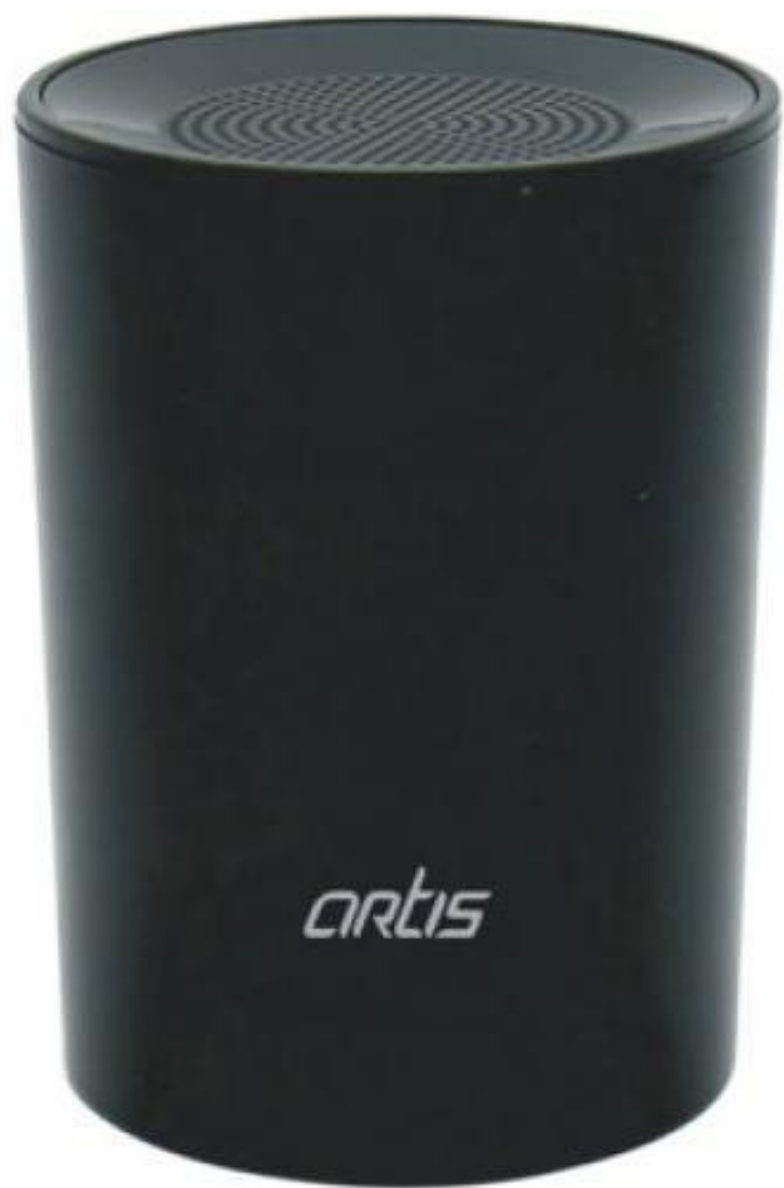

Size : Round diameter width & height : 8 cm / Weight : 230 gm

On-Ear Wired Headphones

MRP: 799/-

Features

- Stereo HD Sound
- Comfortable Ear Puffs
- Effective Noise Cancellation
- Light and Portable

Specification

4 in 1 - Mobile Stand, Name Card Holder, Pen Stand & Clock

BTC-494

BKC-568

Aural 202

Wired Headphone

POWER GLOW Desk power bank - C 43

dual USB ports (3,000 mAh)

POWER PLUS[®]

- Unique Power bank with cradle complements any desktop perfectly
- Proprietary connector: No need to plug the power bank, just place in base to charge
- Has 2 USB ports that can be used to charge devices when power bank is not charging
- Micro-USB cable included
- Original Samsung S01 cell used inside
- Optimum Output power - 3.0/1A suitable for all phones
- Safety oriented: Intelligent protection against overcharging, over-discharging, and overload
- PowerGlow design lights up and looks more beautiful when it can

Flick top Vacuum Sipper - H 100 (with spout shield)

- Made of Double-wall vacuum insulated stainless steel.
- Keeps drinks hot/cold for up to 12 hours!
- Unique Spout shield feature: Covers silicone drink spout, keeping it clean and protected when not in use.
- Leak-proof lid (when closed) for on-the-go convenience.
- Wide mouth fits ice cubes easily.
- Steel finish, Rubber buttons, Soft silicon spout and Silicon strap give the user a very premium feel.
- Sleek design fits car cup holders for travel.