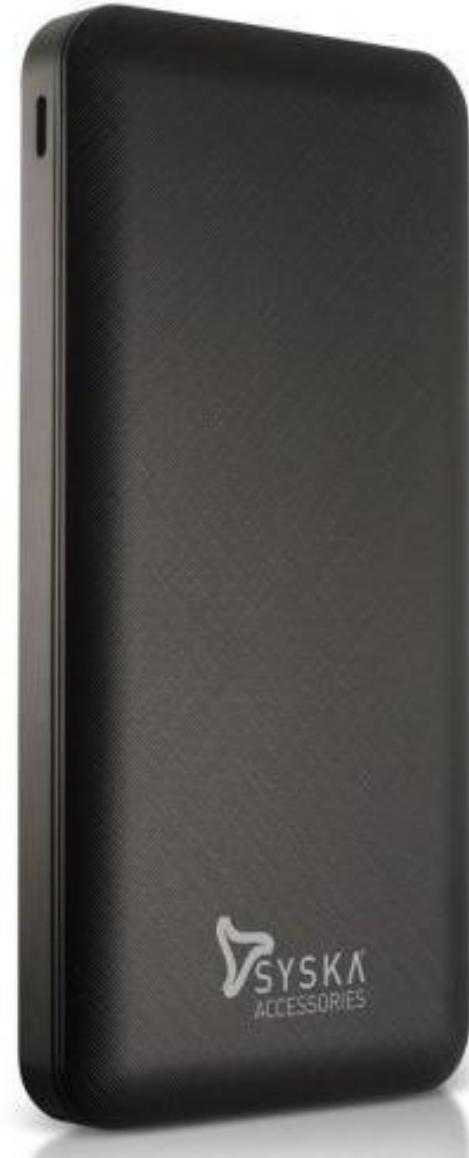

**WOODEN PHOTO FRAME**  
BT SPEAKER & MOBILE / TABLET STAND

- 3W Power
- Micro SD Card
- AUX
- Bluetooth
- Call Answer
- Photo Frame

# Power Slice 10

10000mAh dual input - Lightning and micro USB powerbank

Simplified Charging Needs for iPhone / iPad users.

- Highly compact and lightweight with dimensions similar to your phone. Fits easily in your pocket along with your phone making it easy to carry around while it's charging the phone.
- Designed charging case with 1x lightning port and other with fast charging 2x USB port. This gives you freedom to carry only one cable to charge your phone or the powerbank itself. Save yourself to carry two cables on your trip to enjoy day over of your iPhone.
- Powerful 10000mAh Li Polymer cells to ensure more safety and more charging cycles.
- Designer style - give great refined look which suits your lifestyle and more charging cycles.
- Strong and durable finish packaging ensures great safety while using the device.
- Advanced protection including short circuit, current and voltage overload, Over heating and protection against wrong insertion. ISO certified.

## Rapid Recharge

www.portronics.com

Packaging Contents: Power Slice 10 User Manual & Micro USB Cable

XECH™

**SUPER SLIM POWER BANK**  
10000mAh DIGITAL DISPLAY

- Dimension: 131.26 mm (h) x 68.37 mm (w) x 14.71 mm (b)
- Portable and light-weight, easy to carry
- Ideal while travelling, outdoor use
- Digital display with Number LED indicator
- Suitable for all Smart phones, MP3/MP4
- Dual USB Charging Ports
- Li-polymer battery