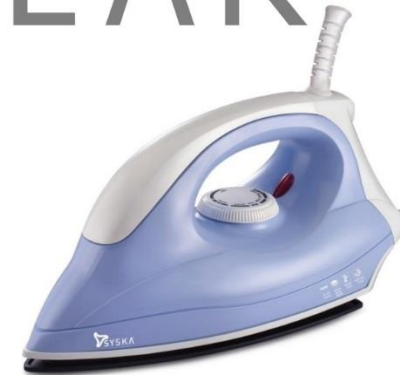

HS6810 - SuperGlam

- High temperature resistant Ceramic Coating Plates
- 60 seconds rapid heating function
- Light body stylish design with simple lock fixture
- Heats up to 230 degrees
- Lockable Handle
- 360° swivel cord
- Heat balance technology prevents damage of heat-overconcentration

MRP: 1150\/-

CRAFTED IN
KOREA

SDI-02 STELLAR

SYSKA
IRONS

- 1000W Dry Iron 1000W
- American Heritage Soleplate
- Overheat Safety
- 45 Multi Fabric Select
- 2 Years warranty
- 360° Swivel Cord

MRP 799/-