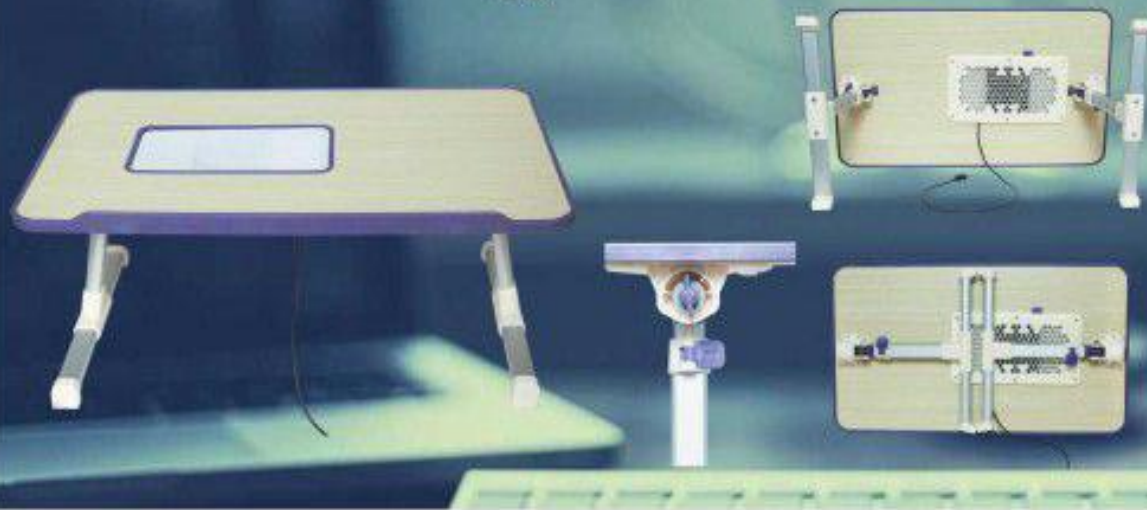

## ERGONOMIC LAPTOP USB TABLE

MODEL NO. : WST-013

SIZE: H X DIA - 31cm X 52cm

**behome™**  
Feel Home with Be Home  
[www.behomeglobal.com](http://www.behomeglobal.com)