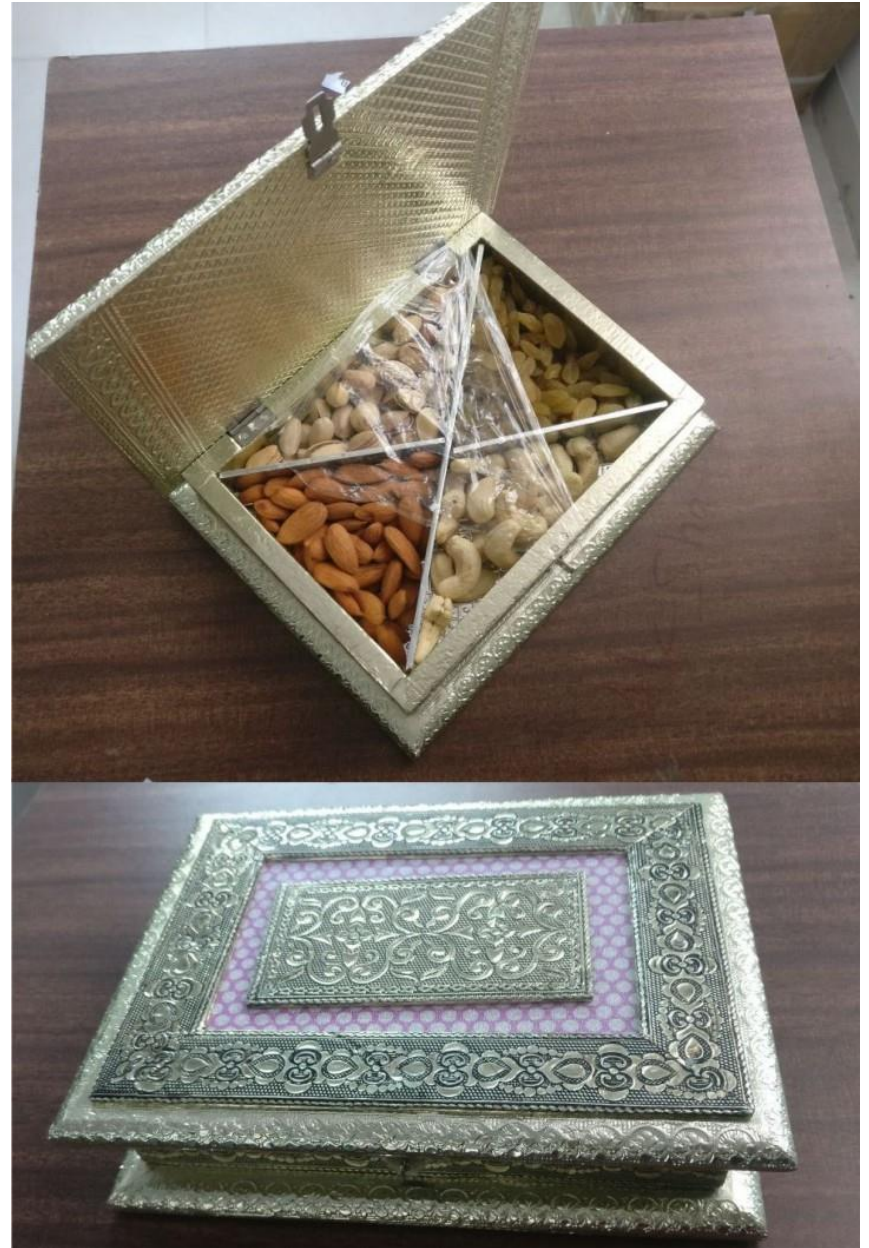

## CERAMIC DRYFRUIT JAR - 7 SET

MODEL NO. : CJ-007

SIZE: H X DIA - 20cm X 34cm

**Wave double wall snack / fruit bowl - H 121  
(Stainless Steel)**

## 4-IN-1 PEN

Stylus Pen

OTG Pen

Ball Point Pen

16GB SD Card

- Features:
- Double wall stainless steel vacuum insulation technology for maximum temperature retention.
  - Keeps your beverage hot or cold for upto 24 hours.
  - Strong handle can easily hold the weight of whole pot of water.
  - One touch stopper with soft silicone cover, easy for use.
  - Galvanised press button with top notch finish.
  - Food grade stainless steel cover on lid. Your beverage only comes in contact with stainless steel.

## HS6810 - SuperGlam

- High temperature resistant Ceramic Coating Plates
- 60 seconds rapid heating function
- Light body stylish design with simple lock fixture
- Heats up to 230 degrees
- Lockable Handle
- 360° swivel cord
- Heat balance technology prevents damage of heat-overconcentration